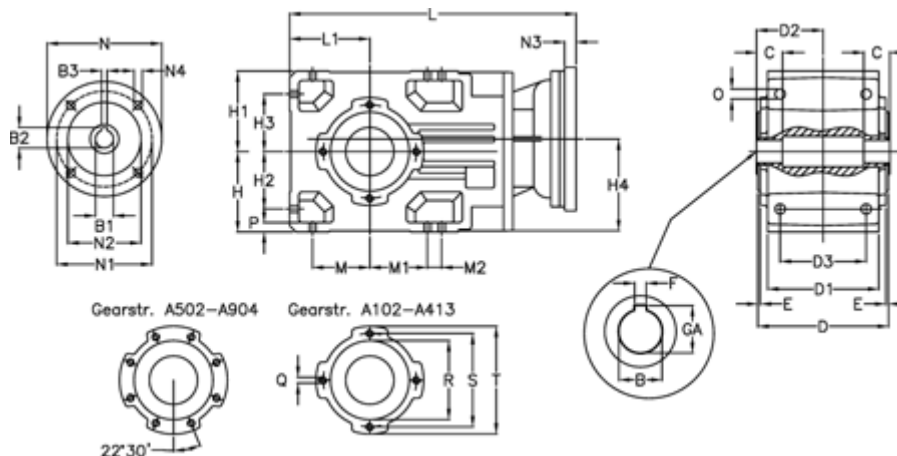

Article number: 29600101234235  
 Description: Bevel helical gearbox  
 A102UH30-12,3-P90B5

## Measures

B = 30	D3 = 75	H3 = 50.0	N1 = 165	S = 100
B1 = 24	Description = A102UH30-xx-P90 B5	H4 = 83.0	N2 = 130	T = 120
B2 = 27.3	E = 3.0	L = 302.0	N3 = 0	
B3 = 8	F = 8	L1 = 70	N4 = M10x12	
C = 18	GA = 33.3	M = 50.0	O = 9.5	
D = 117	H = 70	M1 = 50.0	P = 9	
D1 = 95	H1 = 70	M2 = 0	Q = M8x12	
D2 = 60.0	H2 = 50.0	N = 200	R = 80	